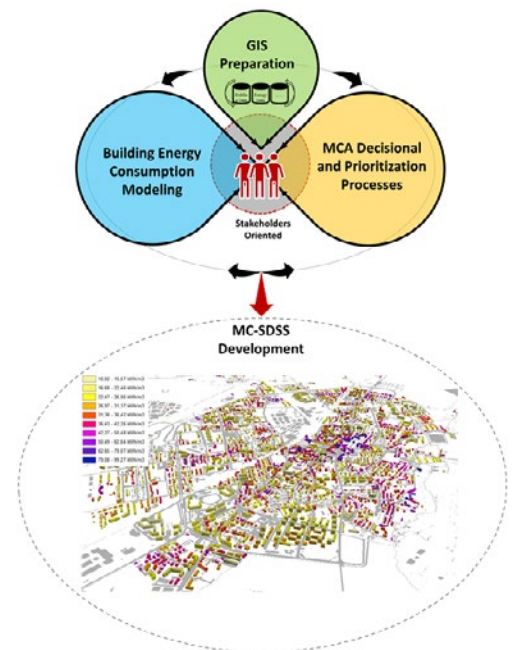

22/03/18 DIST LUNCH SEMINAR

Sara TORABI

Ph.D. Student

in Urban and Regional Development

sara.torabi@polito.it

A new integrated Multi-Criteria Spatial Decision Support System for urban energy planning in the built environment

ABSTRACT

The research focuses on energy consumption modelling based on bottom-up methods to evaluate the current status of energy consumption and different future energy saving scenarios promoting sustainable urban planning. However, the choice among urban energy planning scenarios is extensively based on multi-actors and multi-criteria aspects. For this purpose, stakeholder-oriented approach plays a key role in implementing the effective strategies for urban and regional adaptation. The research, therefore, is also dealing with the integration of participative decisional processes of urban energy planning by organizing different focus groups involving real stakeholders. The talk will illustrate the result of the development of a new Multi-Criteria Spatial Decision Support System (MC-SDSS), which is an interactive energetic plug-in in Geographic Information System (GIS) environment using CommunityViz. The new MC-SDSS is intended to facilitate the decisional process for stakeholders who can ask “what-if” questions and visualize “if-then” scenarios in a real-time.

BIOGRAPHY

Sara Torabi Moghadam graduated cum laude from Polytechnic university of Turin in 2014 with a BSc and MSc in sustainable architecture. She is currently a Ph.D. Student in Urban and Regional Development at the Interuniversity Department of Regional & Urban Studies and Planning, where she works in the field of “zero energy buildings in smart urban districts”. Her research focuses on Multi-Criteria Spatial Decision Support System (MC-SDSS) for urban energy planning in the built environment.